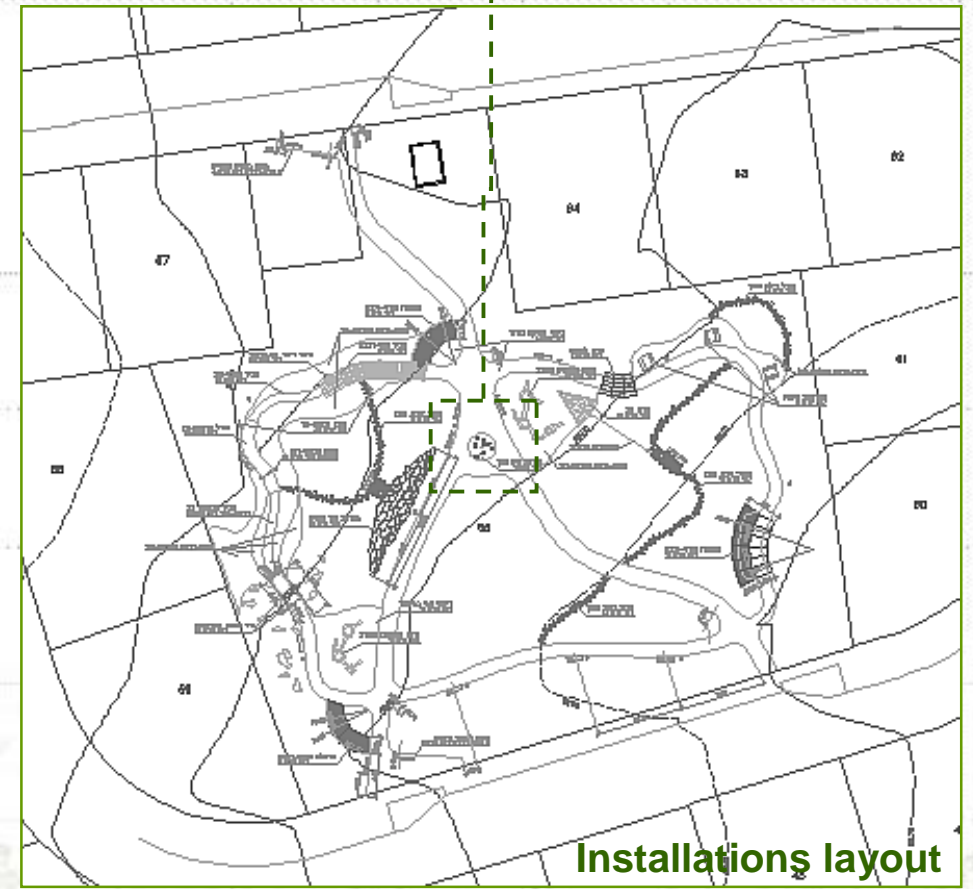

Sensory Garden

A public garden in Benjamina, Israel

A 'KAV BANOF Landscape Architecture & Environmental Design' project, for which I lead the design, detailed design and site inspection

Fountain detail –
Section 1:50

General layout

Planting layout

Installations layout

Pergola detail –
Section 1:50

EW section