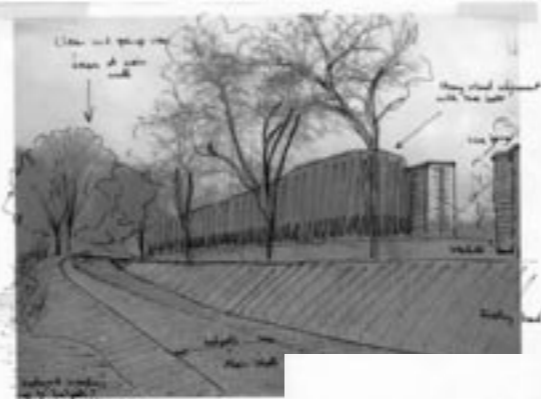

landscape strategy