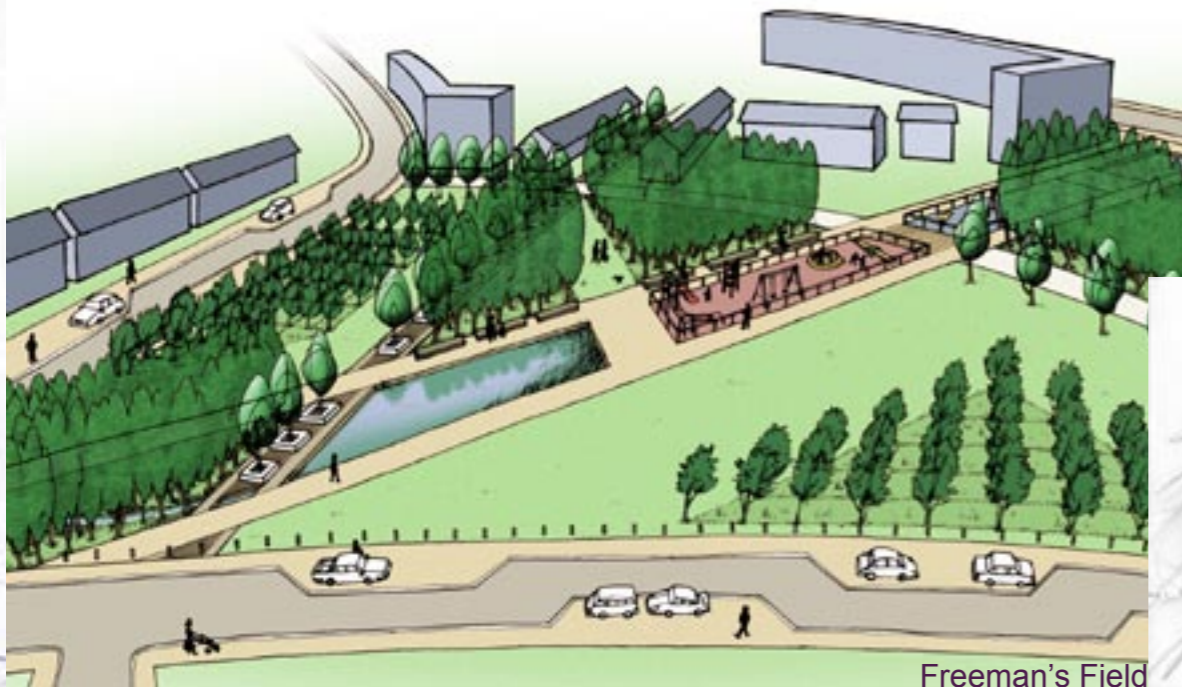

Marsh Farm Estate Regeneration

An urban regeneration masterplan for the Marsh Farm estate, Luton, UK

A PRP project in which I participated in the masterplanning and public consultation team, alongside urban designers and architects.

The masterplan and landscape strategy aimed at solving physical problems associated with the Raburn layout, as well as appropriating the setting of significant landscape and heritage assets. The proposals included a new town centre and market square, local parks, tree belts, wetlands restoration and SUDS.

Waulud's Park

landscape strategy

Freeman's Field

Whitefields Park